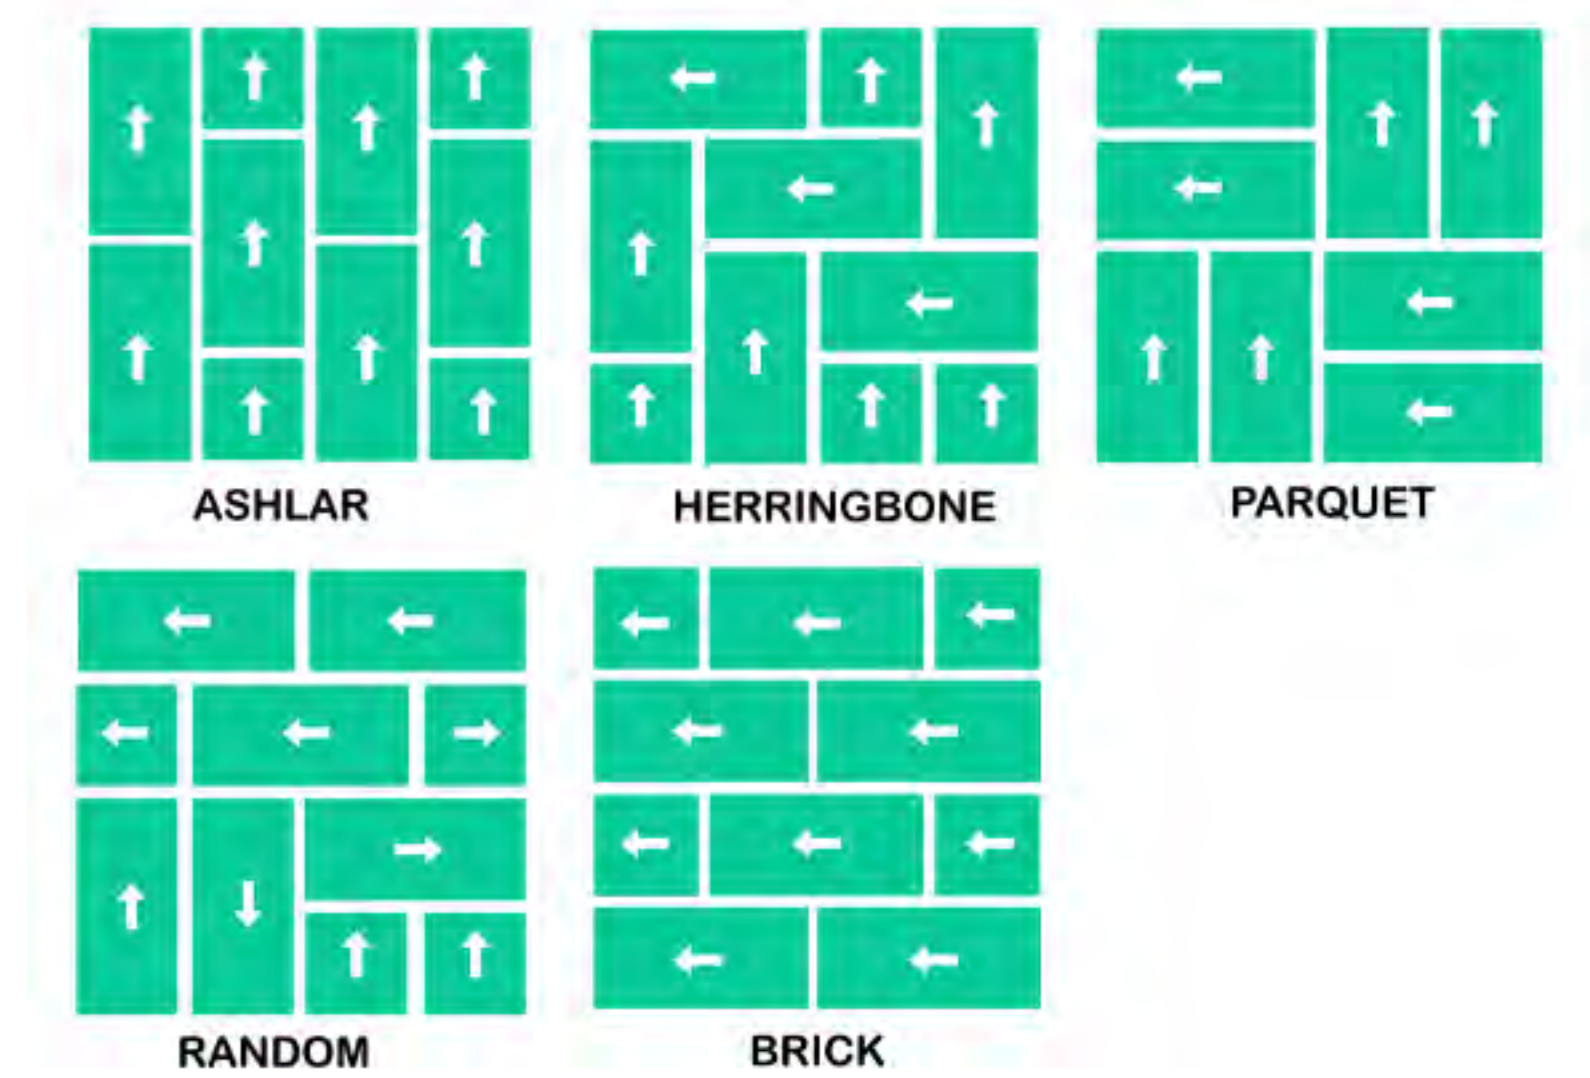

RECOMMENDED INSTALLATION METHODS

* AS IN ALL QUALITY CARPETS, COLOURS ARE SUBJECT TO DYELOT VARIATIONS.

039-025-2280
Environmentally
Preferred Carpet